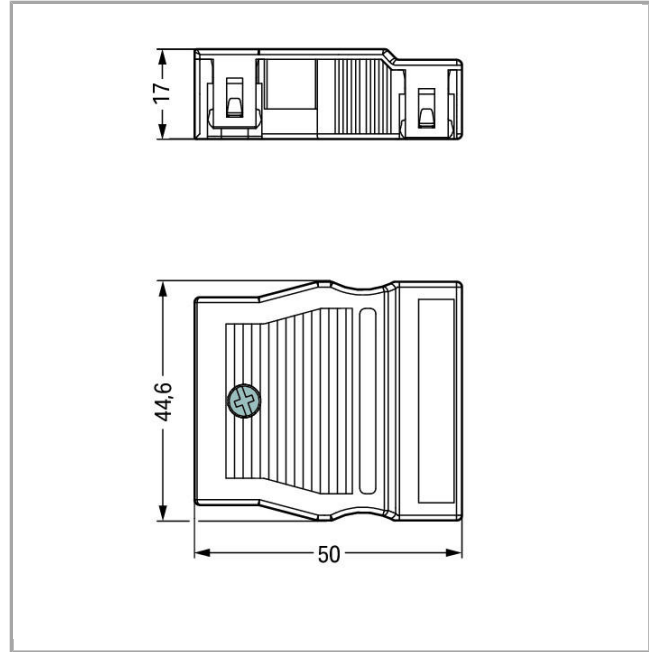

Data sheet | Item number: 770-514/023-000

Strain relief housing; 4-pole; for 2 cables; 5.0 ... 9.0 mm; 55 mm

770-514/023-000

RoHS Compliant

[BOMcheck.net](https://www.bomcheck.net)

Color:

Data

Electrical data

Note on Contact Resistance

approx. 1m Ω contact resistance

approx. 0.25m Ω contact transition plug/socket

Connection data

No. of poles	4
Connectable sheathed cable diameter	5 ... 9 mm
Strip length	55 mm

Geometrical Data

Width	44.6 mm / 1.756 inch
Height	17 mm / 0.669 inch
Depth	50 mm / 1.969 inch

Mechanical data

Protection class	IP20
Note on protection class	Only in mated condition with strain relief housing (These compact connectors are not designed for use in open, easily accessible areas.)